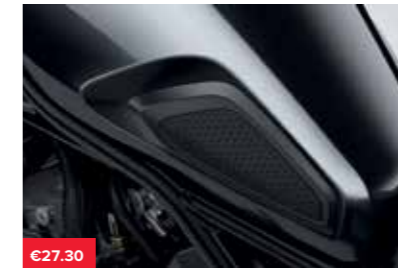

This pad is exclusively designed to fit the tank shape and to protect it from scratches. With its "Rebel" logo and its diamond cut pattern, it matches beautifully the wadding design of the special seats (sold separately / see COMFORT section).