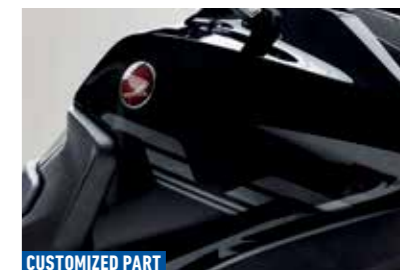

CUSTOMIZED PART

DECORATIVE STICKER SET 0824M-NAD-011

Set of decorative stripes that enhance the visual appearance of the NT1100, adding a touch of sportiness and depth to the colour palette. The set includes stickers for the fairings, wheels and panniers.

CONTACTEAZĂ UN DEALER