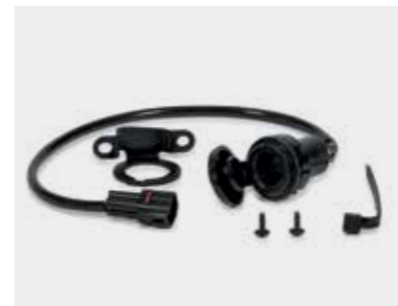

Replaces the standard passenger seat for an enhanced sporty appearance.

Available in 2 colours to perfectly match your CBR500R.

- 08F76-MJW-J00ZC Mat Gunpowder Black Metallic *NH436M*
- 08F76-MJW-J00ZR Grand Prix Red *R380*

COMFORT

12V SOCKET

08U70-MJW-J00

Power or charge electrical equipment using this convenient 12V Socket (Provides 2A).

LUGGAGE

REAR SEAT BAG WITH ATTACHMENT

08ESY-MKP-RRSEAT

Functional rear seat bag with rain covers providing a capacity of 15L that can be expanded to 22L. Easy to attach and perfectly stable thanks to the specific attachment included.