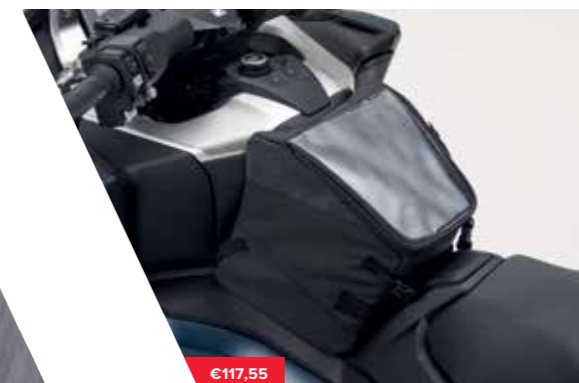

FORZA 750

ACCESSORIES FORZA 750

MUST HAVE

€117,55

CONSOLE BAG
08L79-MKT-D00

Perfectly fitting the space between the rider's knees, this Black 9L Console Bag is ideal to carry your everyday essentials. Convenient slot available on the front for smartphone wires. Rain cover included.
Maximum load capacity: 2 kg

FORZA 750

SMART TOP BOX KIT
08ESY-MKV-STBA, B, C or D

50L Top Box with the SMART system allowing to open the lid when the key is detected. Can hold two helmets in. The built-in key cylinder can be used to lock the top box even when is removed from the carrier. Including the backrest, the rear carrier and the matching colour panel.