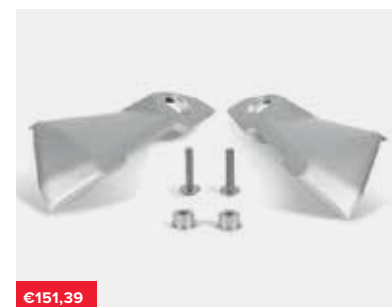

PERFORMANCE & DESIGN

€151,39

ALUMINIUM FRONT FENDER PANELS

08F73-MKN-D50

Pair of high quality aluminium panels designed to fit the front fender and give your motorcycle the ultimate Neo Sport Cafe look.