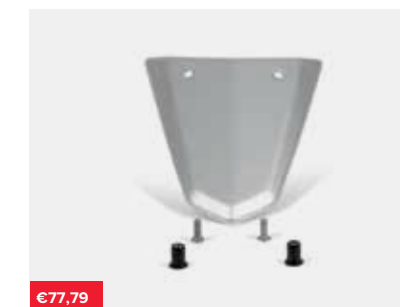

The CBR650R
in action.

CBR
650R

€55,34

TANK PAD (CBR LOGO)

08P82-MKR-D10

Arrow shaped grey tank pad featuring the CBR logo. Helps to protect tank paintwork from scratches and rubbing.

€217,15

QUICK SHIFTER KIT

ALUMINIUM SIDE COVER PANEL

08F75-MKN-D50

Pair of high quality aluminium side covers which add to the iconic look of this model.

€77,79

ALUMINIUM SEAT COWL PLATE

08F76-MKN-D50

High quality aluminium plate that can be added to the rear seat cowl to further enhance the iconic look of the motorcycle.

(Rear Seat Cowl sold separately)

€73,72

TANK BAG
08ESY-MKJ-TKB18

Functional 3-litre capacity bag fitting the tank. The stable mounting does not disturb the handling of the CBR650. Clear pocket on the top for easy smart phone storage. Rain cover and attachment included.