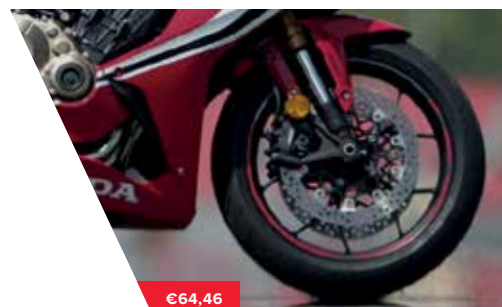

The CBR650R
in action.

CBR
650R

€55,34

TANK PAD (CBR LOGO)

08P82-MKR-D10

Arrow shaped grey tank pad featuring the CBR logo. Helps to protect tank paintwork from scratches and rubbing.

€217,15

QUICK SHIFTER KIT

€237,71

REAR SEAT COWL

08F72-MKN-D50ZA or D50ZB

Add the final racing touch to your CBR650 with this rear seat cowl providing a comfort pad. For a more exclusive look, an Aluminium insert is available (sold separately). 2 colours available:

- Grand Prix Red *R-380* (D50ZA)
- Mat Gunpowder Black Metallic *NH-436M* (D50ZB)

PROTECTION

€64,46

WHEEL STICKER SET - RED

08F84-MFJ-820A

Round-shaped 3-piece strips for easy application and a perfect fit on two 17-inch wheels. Honda Racing logo can be applied if preferred (included).