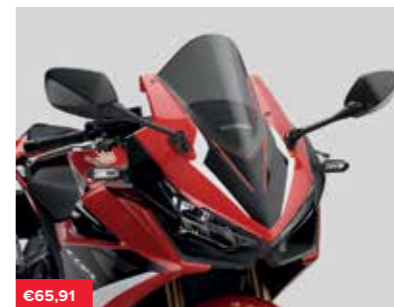

€65,91

HIGH WINDSCREEN KIT (SMOKE)

08R70-MKP-D00ZA

Smoke windscreen higher than the standard version to provide an increased wind protection.