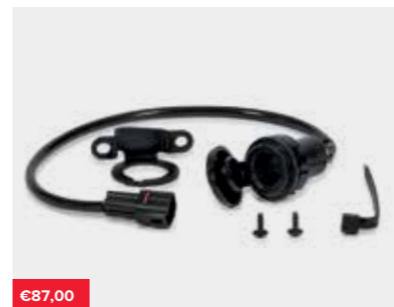

The CBR500R Cup.

CBR
500R

€194,35

SEAT COWL

08F76-MJW-J00ZC or J00ZR

Replaces the standard passenger seat for a more aggressive look.

Available in 2 colours to perfectly match your CBR500R.

- Mat Gunpowder Black Metallic *NH436M* (J00ZC)
- Grand Prix Red *R380* (J00ZR)

€37,00

12V SOCKET

08U70-MJW-J00

Power or charge electrical equipment using this convenient 12V Socket (Provides 2A).

€65,91

HIGH WINDSCREEN KIT (SMOKE)

08R70-MKP-D00ZA

Smoke windscreen higher than the standard version to provide an increased wind protection.

€N/A

HEATED GRIPS

08ESY-MKP-GHR22

Extremely slim heated grips that provide 360° heat around the grips with 3-step variable heating levels. Focuses on the hands areas that are the most sensitive to cold. Integrated control switch for maximum rider comfort and command integration. Integrated circuit to protect the battery from draining. Attachment and heat-resistant glue included.