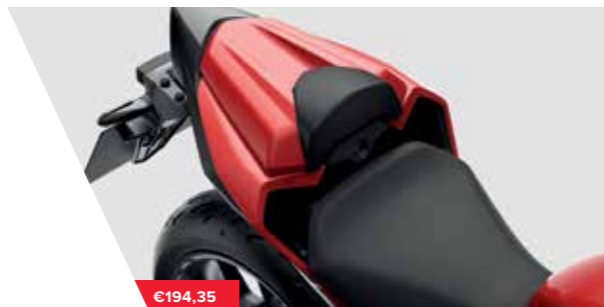

CBR
500R

ACCESSORIES

CBR500R

DID YOU KNOW?

Is reliability supposed to be boring?

It's not rare to find some CB500 proudly boasting more than 300,000 kms (more than 186,000 miles), but the long-time favourite of the couriers and the driving school is much more than a workhorse. Beginning in France in 1996, the CB500 Cup spread across Europe quickly. Since 2014, it is on CBR500R that young talents try to make a name by themselves, on a budget. Sebastien Charpentier or James Toseland, to name a few, started there.

The CBR500R Cup.

CBR
500R

€194,35

SEAT COWL

08F76-MJW-J00ZC or J00ZR

Replaces the standard passenger seat for a more aggressive look.

Available in 2 colours to perfectly match your CBR500R.

- Mat Gunpowder Black Metallic *NH436M* (J00ZC)
- Grand Prix Red *R380* (J00ZR)