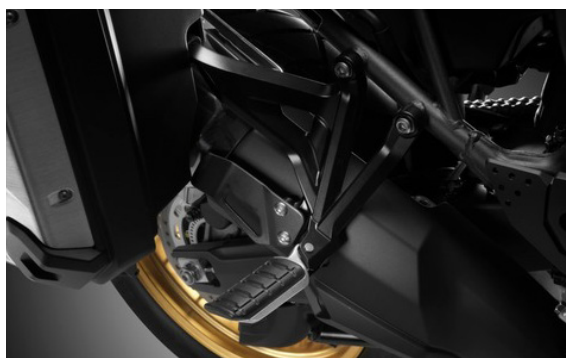

High comfort pillion steps

08R71-MJP-G50